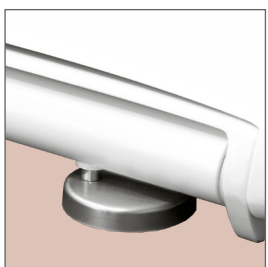

The Silence is equipped with a sound proof ring and cover that, when closed, creates a water tight seal. The vacuum that is created, reduces flush noises, boosts flush power and improves overall bathroom hygiene significantly, retaining small water droplets inside the pan. This seat stays tight with STA-TITE® Top Fix: the patented fixing system that keeps your seat tight and installs easily from the top of the pan. No more loose seats!

SEAT FEATURES

Push n'Clean - the easy release system for hygienic cleaning. Simply push down and lift the seat off

Silence - flush noise reducing seal, when lid and cover are closed

Hygienic, flush reducing seal

Slow Close - slowly and quietly closes to prevent slamming and pinched fingers

STA-TITE® - patented fixing system that will not loosen! Simple, "no mess" installation ensures your seat stays tight on the pan

Top Fix - installs easily from the top of the pan

- Long-lasting Durolox® thermoset plastic offers a ceramic-like shine
- Adjustable stainless steel hinges
- Fits majority of manufacturers' universal shaped pans

CHARACTERISTICS

Individual seat weight: 2.2 kg

Dimensions:

- A: 435 mm
- B: 370 mm
- C: 65 - 165 mm
- D: 283 mm
- E: 218 mm