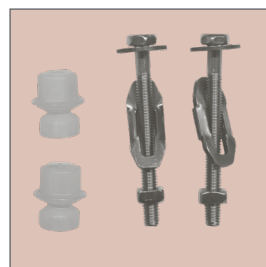

The Silence is equipped with a sound proof ring and cover that, when closed, creates a water tight seal. The vacuum that is created, reduces flush noises, boosts flush power and improves overall bathroom hygiene significantly, retaining small water droplets inside the pan. This seat stays tight with STA-TITE® Top Fix: the patented fixing system that keeps your seat tight and installs easily from the top of the pan. No more loose seats!

Slow Close - slowly and quietly closes to prevent slamming and pinched fingers

STA-TITE® - patented fixing system that will not loosen! Simple, "no mess" installation ensures your seat stays tight on the pan

Top Fix - installs easily from the top of the pan

- Long-lasting Durolox® thermoset plastic offers a ceramic-like shine
- Adjustable stainless steel hinges
- Fits majority of manufacturers' universal shaped pans

# No More Loose Seats!

Try STA-TITE<sup>®</sup>, the patented Bemis fixing system that will not loosen over time!

"No mess" installation is fast and easy, ensuring your seat stays tight.

**STATITE<sup>®</sup>**  
No More Loose Seats!