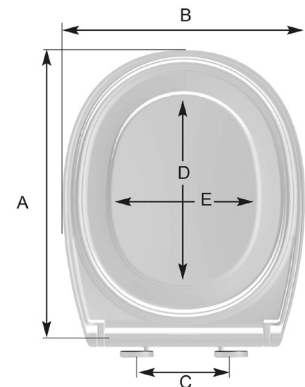

Top Fix - installs easily from the top of the pan

- Long-lasting Durolox® thermoset plastic offers a ceramic-like shine
- Adjustable stainless steel hinges
- Fits majority of manufacturers' universal shaped pans

**CHARACTERISTICS**

Individual seat weight: 2.2 kg

Dimensions:

- A: 435 mm
- B: 370 mm
- C: 65 - 165 mm
- D: 283 mm
- E: 218 mm