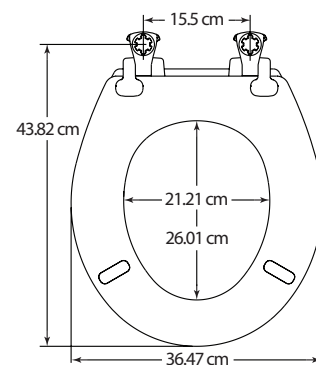

- Durable American Innova® moulded wood
- Fixed plastic hinges
- Fits majority of manufacturers' universal shaped pans

SEAT DIMENSIONS

MOULDED WOOD TOILET SEAT