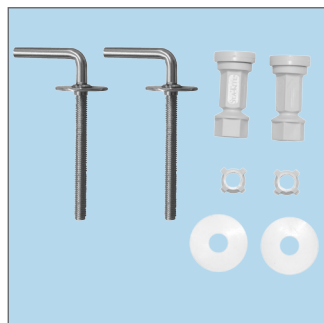

The Roma STA-TITE® is designed for universal pans and features stainless steel hinges which provide superior strength. Made from Durolux® thermoset plastic, this seat is long-lasting and offers a ceramic-like shine. This seat features STA-TITE®: the patented fixing system that always stays tight and takes the guesswork out of installation. The lower portion of the nut shears off when the proper tightness is reached, so you cannot over-tighten.

## SEAT FEATURES

STA-TITE® - patented fixing system that will not loosen! Simple, "no mess" installation ensures your seat stays tight on the pan

Scratch Resistant - made from hard, Durolux® material that resists scratches

Heat Resistant - High resistance to burns and flames.

- Long-lasting Durolux® thermoset plastic offers a ceramic-like shine
- Fixed stainless steel hook hinges
- Fits majority of manufacturers' universal shaped pans

## Installation is Fast & Easy:

When fitted correctly, the seat will not slip, wobble or shift on the pan. This simple fixing system installs in three basic steps -- no glue required!

Finger Tighten

Tighten with Spanner