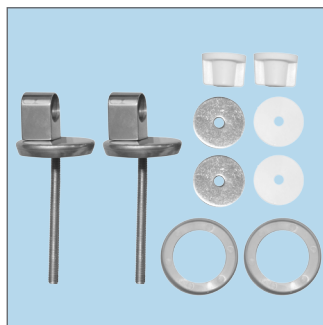

The Roma Silentium® is designed for universal pans and closes softly, preventing slamming and pinched fingers. Made from Durolux® thermoset plastic, this seat is long-lasting and offers a ceramic-like shine. The stainless steel hinges provide superior strength and adjust to help achieve the perfect fit to your pan.

SEAT FEATURES

Silentium® - slowly and quietly closes to prevent slamming and pinched fingers

Scratch Resistant - made from hard, Durolux® material that resists scratches

Heat Resistant - High resistance to burns and flames. Meets FAR 25.853 and ABD0031 requirements

- Long-lasting Durolux® thermoset plastic offers a ceramic-like shine
- Adjustable stainless steel hinges
- Fits majority of manufacturers' universal shaped pans

SEAT DIMENSIONS