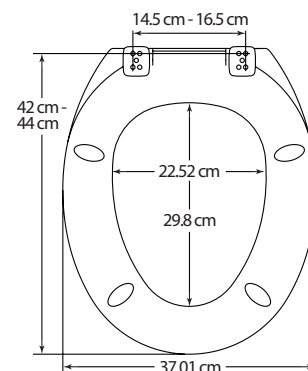

SEAT DIMENSIONS

No More Loose Seats!

Try STA-TITE[®], the patented Bemis fixing system that will not loosen over time!

“No mess” installation is fast and easy, ensuring your seat stays tight.

STATITE[®]
No More Loose Seats!