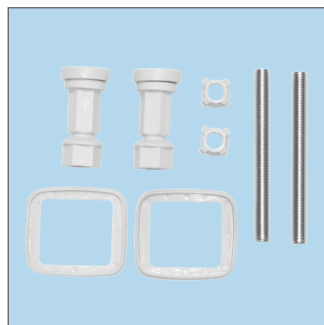

The Torino STA-TITE® is designed for universal pans. Made from Durolux® thermoset plastic, this seat is long-lasting and offers a ceramic-like shine. The chrome-plated hinges provide a stylish accent for your bathroom and adjust to help achieve the perfect fit to your pan. This seat features STA-TITE®: the patented fixing system that always stays tight and takes the guesswork out of installation. The lower portion of the nut shears off when the proper tightness is reached, so you cannot over-tighten.

SEAT FEATURES

STA-TITE® - patented fixing system that will not loosen! Simple, "no mess" installation ensures your seat stays tight on the pan

Scratch Resistant - made from hard, Durolux® material that resists scratches

SEAT DIMENSIONS

No More Loose Seats!

Try STA-TITE[®], the patented Bemis fixing system that will not loosen over time!

“No mess” installation is fast and easy, ensuring your seat stays tight.

STATITE[®]
No More Loose Seats!

Installation is Fast & Easy:

When fitted correctly, the seat will not slip, wobble or shift on the pan. This simple fixing system installs in three basic steps -- no glue required!

Finger Tighten

Tighten with Spanner