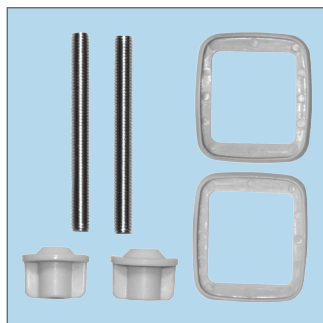

The Venezia is designed for universal pans. Made from Durolux® thermoset plastic, this seat is long-lasting and offers a ceramic-like shine. The chrome-plated hinges provide a stylish accent for your bathroom and adjust to help achieve the perfect fit to your pan.

SEAT FEATURES

Scratch Resistant - made from hard, Durolux® material that resists scratches

Heat Resistant - High resistance to burns and flames.

- Long-lasting Durolux® thermoset plastic offers a ceramic-like shine
- Adjustable chrome-plated hinges
- Fits majority of manufacturers' universal shaped pans

SEAT DIMENSIONS