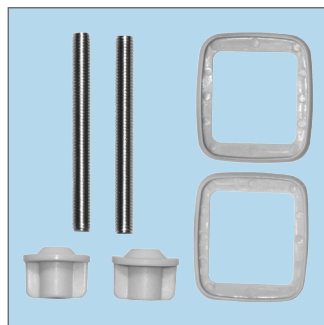

The Venezia Silentium® is designed for universal pans and closes softly, preventing slamming and pinched fingers. Made from Durolux® thermoset plastic, this seat is long-lasting and offers a ceramic-like shine. The chrome-plated hinges provide a stylish accent for your bathroom and adjust to help achieve the perfect fit to your pan.

SEAT FEATURES

Silentium® - slowly and quietly closes to prevent slamming and pinched fingers

Scratch Resistant - made from hard, Durolux® material that resists scratches

Heat Resistant - High resistance to burns and flames. Meets FAR 25.853 and ABD0031 requirements

- Long-lasting Durolux® thermoset plastic offers a ceramic-like shine
- Adjustable chrome-plated hinges
- Fits majority of manufacturers' universal shaped pans

SEAT DIMENSIONS