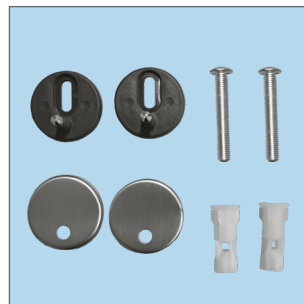

The Push n'Clean Design is developed for universal pans and features Push n'Clean for easy, hygienic cleaning. The seat releases with a light push from the top of the seat allowing it to be removed and cleaned easily. The stainless steel hinges are adjustable and include slow close.

### SEAT FEATURES

Push n'Clean - the easy release system for hygienic cleaning. Simply push down and lift the seat off

Slow Close - slowly and quietly closes to prevent slamming and pinched fingers

Scratch Resistant - made from hard, Durolux® material that resists scratches

Heat Resistant - High resistance to burns and flames

- Long-lasting Durolux® thermoset plastic offers a ceramic-like shine
- Adjustable stainless steel top fix hinges
- Fits majority of manufacturers' universal shaped pans

### CHARACTERISTICS

Individual seat weight: 2.2 kg

Dimensions:

- A: 400 - 460 mm
- B: 365 mm
- C: 65 - 165 mm
- D: 275 mm
- E: 218 mm