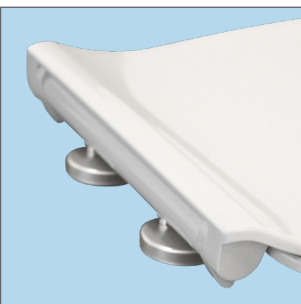

The Push n'Clean Design is developed for universal pans and features Push n'Clean for easy, hygienic cleaning. The seat releases with a light push from the top of the seat allowing it to be removed and cleaned easily. The stainless steel hinges are adjustable and include slow close.

### SEAT FEATURES

Push n'Clean - the easy release system for hygienic cleaning. Simply push down and lift the seat off

Slow Close - slowly and quietly closes to prevent slamming and pinched fingers

Scratch Resistant - made from hard, Durolux® material that resists scratches

Heat Resistant - High resistance to burns and flames

- Long-lasting Durolux® thermoset plastic offers a ceramic-like shine
- Adjustable stainless steel top fix hinges
- Fits majority of manufacturers' universal shaped pans

### CHARACTERISTICS

Individual seat weight: 2.2 kg

Dimensions:

- A: 400 - 460 mm
- B: 365 mm
- C: 65 - 165 mm
- D: 275 mm
- E: 218 mm