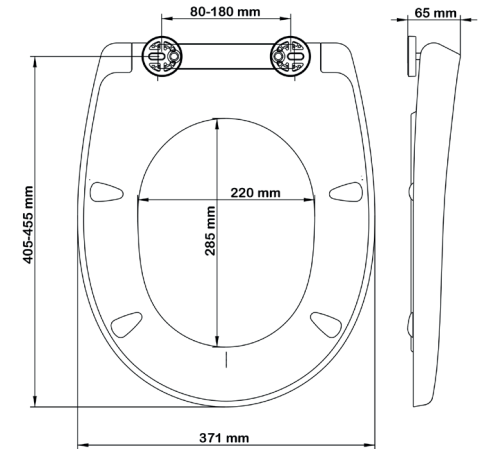

Name	Part number	Colour	Hinge	EAN	Ring bumper	Cover bumper	Weight	MQ	STD Pallet
Bemis Click & Clean® Classic	2320CNCTF000	White	Adjustable stainless steel top fix	5012799282203	4	2	2.4 kg	5	135
Bemis Click & Clean® Classic	2320CNCTF081	Light grey	Adjustable stainless steel top fix	5012799288908	4	2	2.4 kg	3	135
Bemis Click & Clean® Classic	2320CNCTF085	Dark grey	Adjustable stainless steel top fix	5012799288588	4	2	2.4 kg	3	135
Bemis Click & Clean® Classic	2320CNCTF112	Dark forest	Adjustable stainless steel top fix	3389030000011	4	2	2.4 kg	3	135