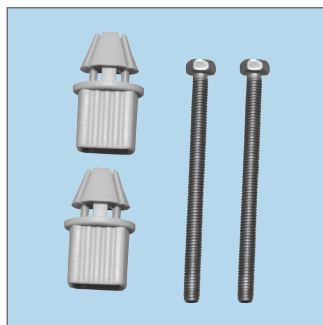

The Verona is designed for universal pans. Made from Durolux® thermoset plastic, this seat is long-lasting and offers a ceramic-like shine. The stainless steel hinges provide superior strength and adjust to help achieve the perfect fit to your pan. This seat also features take off, which allows you to easily remove the seat for cleaning or replacement.

## SEAT FEATURES

Take Off – Lift off seat for easy cleaning and replacement

Scratch Resistant - made from hard, Durolux® material that resists scratches

Heat Resistant - High resistance to burns and flames.

- Long-lasting Durolux® thermoset plastic offers a ceramic-like shine
- Adjustable stainless steel hinges
- Fits majority of manufacturers' universal shaped pans

## SEAT DIMENSIONS