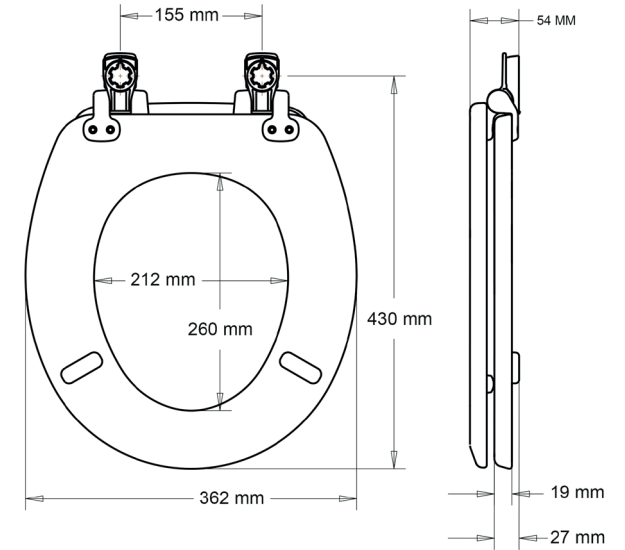

Features

- Slow close prevents slamming and pinched fingers.
- Take Off - flip the hinge caps open and remove the seat for hygienic cleaning.
- Bemis Ultra-Fix® - patented fixing system that will not loosen! Simple, "no mess" installation ensures your seat stays tight on the pan.
- Environmentally Friendly Moulded Wood - made with responsibly sourced woods and water-based paints.
- Standard plastic hinge.

Name	Part number	Colour	Hinge	EAN	Ring bumper	Cover bumper	Weight	MQ	STD Pallet
Bemis Green, Slow Close, Take Off, Ultra-Fix	5005QCELT000	White	Plastic	5012799279388	2	2	3.2 kg	5	135