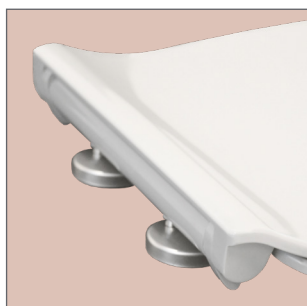

The Push n'Clean Ancona is developed for universal pans and features Push n'Clean for easy, hygienic cleaning. The stainless steel hinges are adjustable and include slow close. This seat stays tight with STA-TITE® Top Fix: the patented fixing system that keeps your seat tight and installs easily from the top of the pan. No more loose seats!

SEAT FEATURES

STA-TITE® - patented fixing system that will not loosen! Simple, "no mess" installation ensures your seat stays tight on the pan

Top Fix - installs easily from the top of the pan

Push n'Clean - the easy release system for hygienic cleaning. Simply push down and lift the seat off

- Long-lasting Durolux® thermoset plastic offers a ceramic-like shine
- Adjustable stainless steel hinges
- Fits majority of manufacturers' universal shaped pans

CHARACTERISTICS

Individual seat weight: 2.2 kg

Dimensions:

- A: 400 - 460 mm
- B: 365 mm
- C: 65 - 165 mm
- D: 275 mm
- E: 218 mm

No More Loose Seats!

Try STA-TITE[®], the patented Bemis fixing system that will not loosen over time!

"No mess" installation is fast and easy, ensuring your seat stays tight.