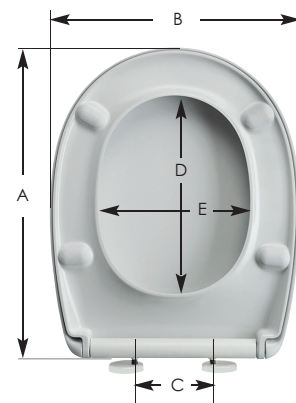

SEAT FEATURES

STA-TITE® - patented fixing system that will not loosen! Simple, "no mess" installation ensures your seat stays tight on the pan

Top Fix - installs easily from the top of the pan

Push n'Clean - the easy release system for hygienic cleaning. Simply push down and lift the seat off

Slow Close - slowly and quietly closes to prevent slamming and pinched fingers

Scratch Resistant - made from hard, Durolux® material that resists scratches

Heat Resistant - High resistance to burns and flames

- Long-lasting Durolux® thermoset plastic offers a ceramic-like shine
- Adjustable stainless steel hinges
- Fits majority of manufacturers' universal shaped pans

CHARACTERISTICS

Individual seat weight: 2.2 kg

Dimensions:

- A: 400 - 460 mm
- B: 365 mm
- C: 65 - 165 mm
- D: 275 mm
- E: 218 mm

No More Loose Seats!

Try STA-TITE[®], the patented Bemis fixing system that will not loosen over time!

"No mess" installation is fast and easy, ensuring your seat stays tight.