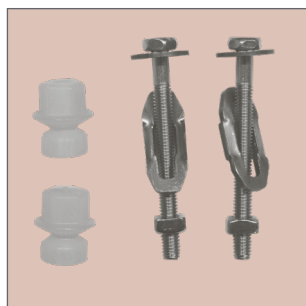

The Push n'Clean Ancona is developed for universal pans and features Push n'Clean for easy, hygienic cleaning. The stainless steel hinges are adjustable and include slow close. This seat stays tight with STA-TITE® Top Fix: the patented fixing system that keeps your seat tight and installs easily from the top of the pan. No more loose seats!

SEAT FEATURES

STA-TITE® - patented fixing system that will not loosen! Simple, "no mess" installation ensures your seat stays tight on the pan

Top Fix - installs easily from the top of the pan

Push n'Clean - the easy release system for hygienic cleaning. Simply push down and lift the seat off

- Long-lasting Durolux® thermoset plastic offers a ceramic-like shine
- Adjustable stainless steel hinges
- Fits majority of manufacturers' universal shaped pans

CHARACTERISTICS

Individual seat weight: 2.2 kg

Dimensions:

- A: 400 - 460 mm
- B: 365 mm
- C: 65 - 165 mm
- D: 275 mm
- E: 218 mm

No More Loose Seats!

Try STA-TITE[®], the patented Bemis fixing system that will not loosen over time!

"No mess" installation is fast and easy, ensuring your seat stays tight.